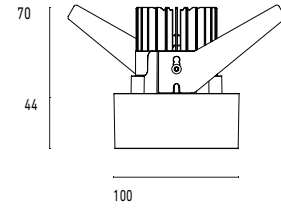

101 10 000203.012

Model

Name	Mono 100 Type 2 Recessed Downlighter
Finish	Structured White
Area	Indoor

System

Power (Luminaire)	12W
Power (System)	14W
Voltage	240V-AC
Optics	Rotationally Symmetrical Direct 15°
Colour Temperature	3000°K
Luminous Flux	953lm
TM30	Rf95 Rg103
CRI	Ra98
Lumen Maintenance	L90 B10 50000hrs
Chromaticity	<3 McAdam Step Ellipse
Articulation	Fixed
Cut-Out	
Ingress Protection	IP44
Control Device	Remote Phase DIM (Included)
Class	III